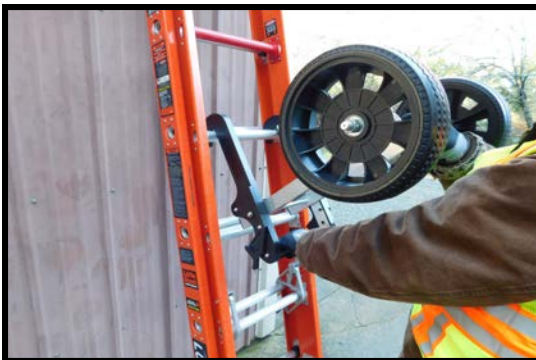

# Ladder Dolly

- \*Model LEC-3A
- \*Duty Rating: 200 pounds
- \*Composite Frame w/Alum. Reinforcement
- \*Heavy Duty, Airless Tires w/ Composite Wheels
- \*3/4" Diameter Steel Axle
- \*Weight: 13.2 pounds
- \*Attaches to Extension, Straight, Step Ladders

Easily attaches to almost any ladder ↗

Folds for quick, easy storage ↘

### Step 1

Slide Hooks onto Upper Rung

### Step 2

Pivot Down & Latch onto Rung

\*Keep the weight OFF your Back

\*Walk with Ease, Safety & Comfort.

\*Let Dolly do the Work.

\*Can be used to carry tools